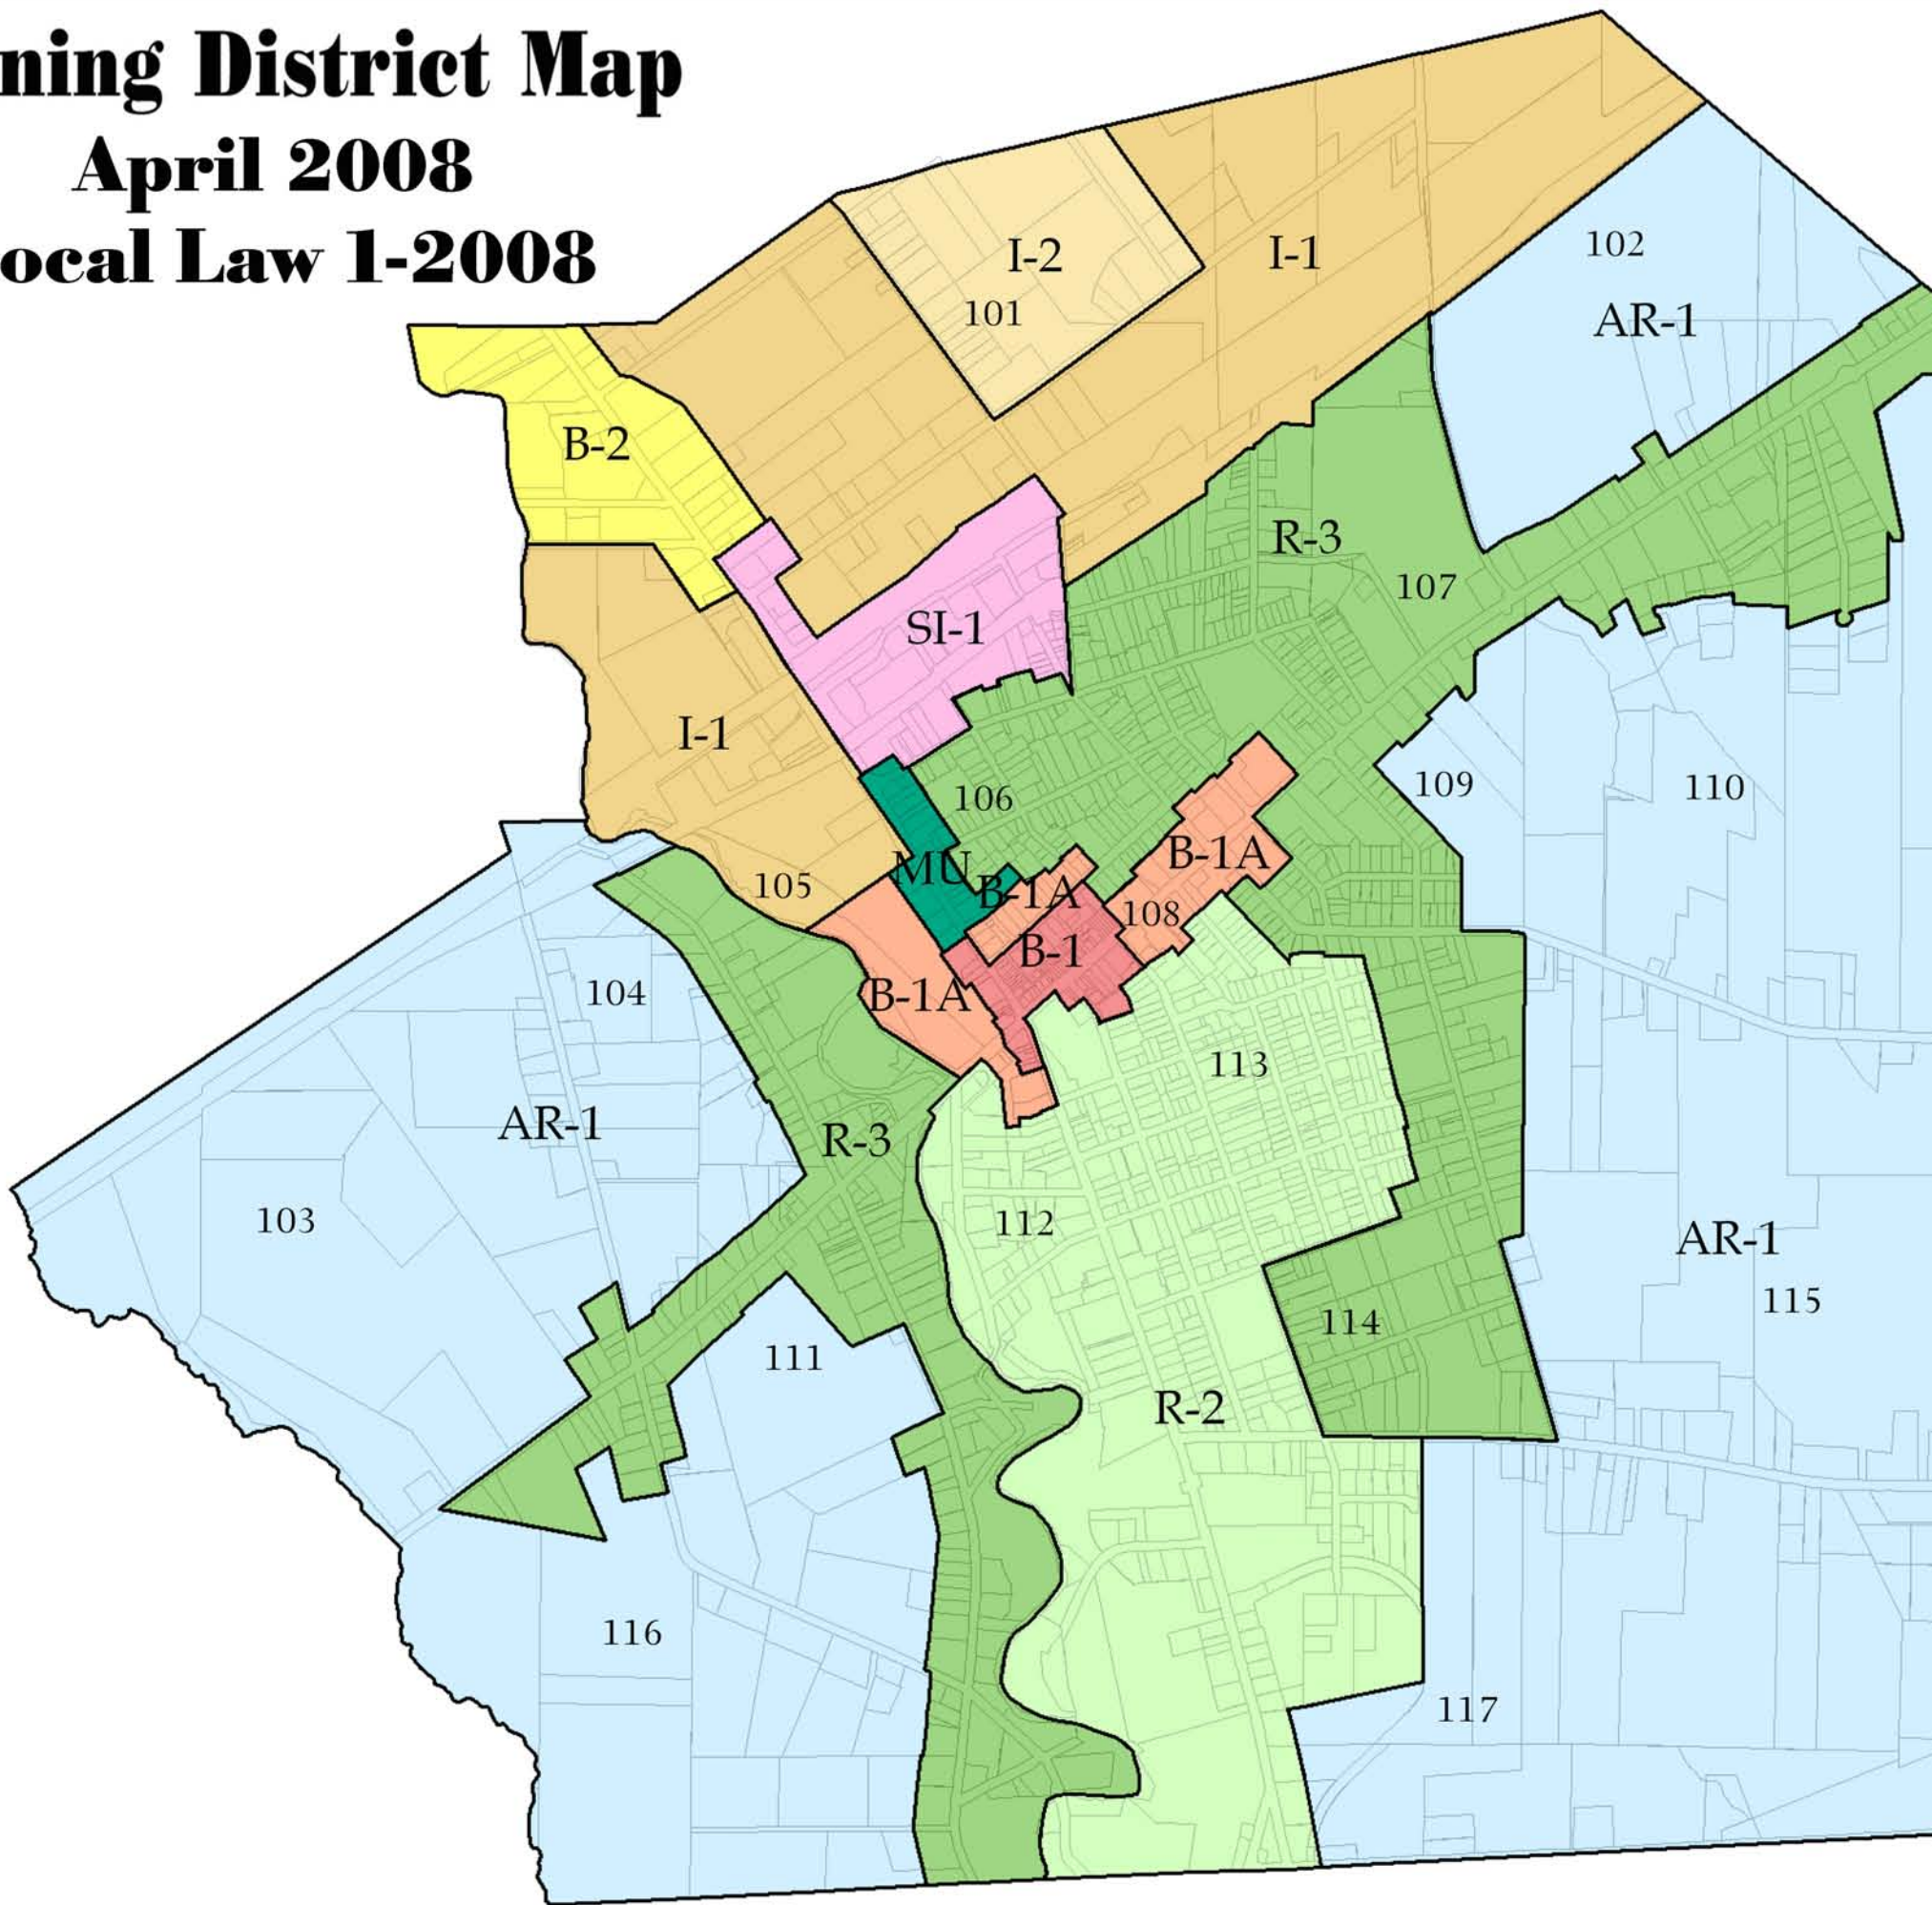

Zoning District Map
April 2008
Local Law 1-2008

Village
of
Westfield
New York
KEY MAP

#101 Thru 117
 Cross Ref. To
 CHAUT. COUNTY
 KEY MAP
 SECTION NUMBERS
 Photo No. 1164-5-459
 Photo Date: 12-1-61

Village of Westfield		
Zoning Key Map Legend		
R - 1	Single-Family Residential	Floating
R - 2	Residential	
R - 3	Multiple Residential	
MU	Mixed-Use	
AR - 1	Agricultural Residential	
B - 1	Retail Business	
B - 1A	Transitional Business	
B - 2	Highway Business	
I - 1	Industrial	
I - 2	Light Industrial	
SI - 1	Service Industrial	